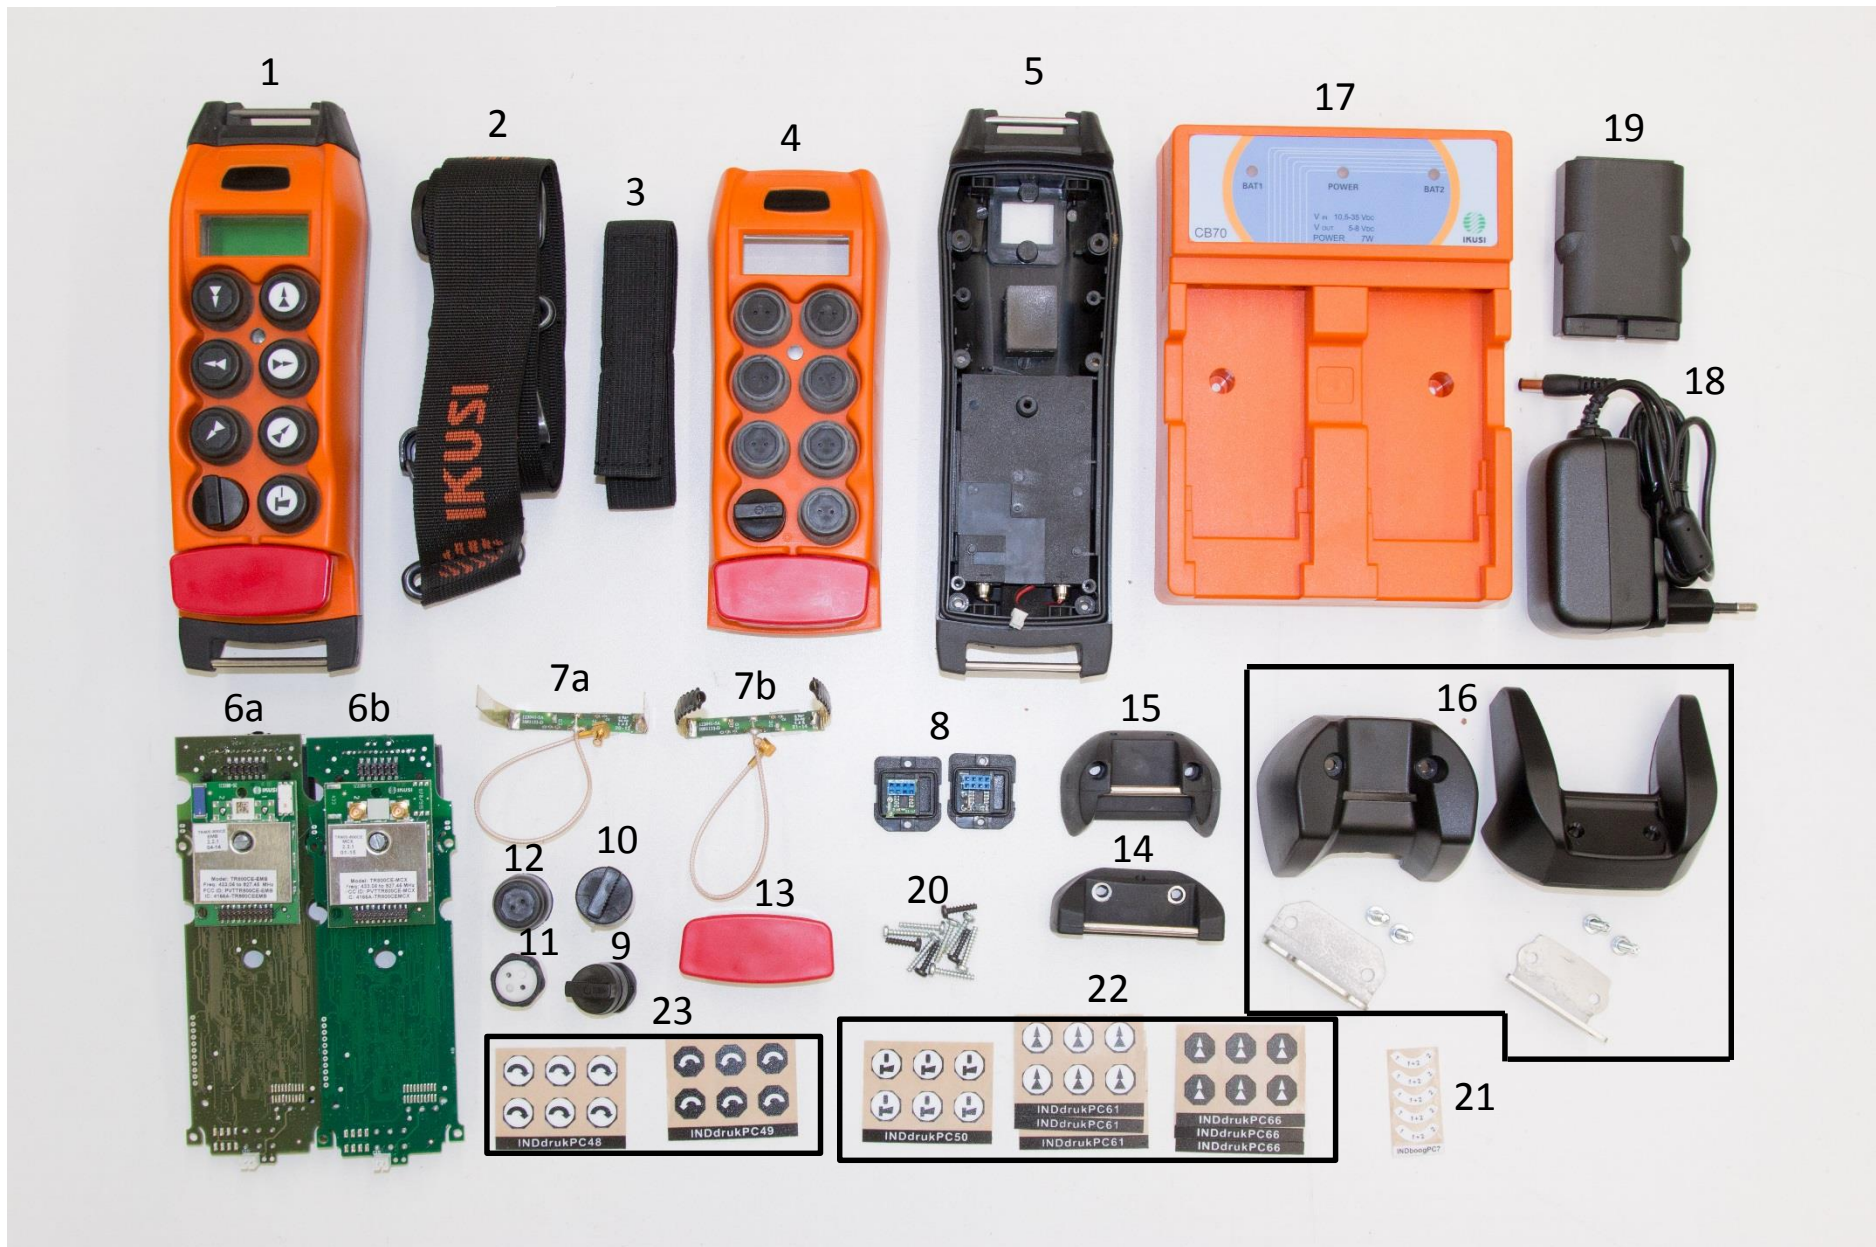

T70/1 DLA

Nr	Article nr	Description
1	IK70PD035	T70/1 DLA transmitter with display
2	IK70PD037	B70 Shoulder strap
3	IK70PD017	Hand strap (standard)
4	IK70PD028	PS70/1 DLA upper enclosure with display (orange)
5	IK70PD011	PI70/1 lower enclosure
6a	IK70PD076	LE71 DLA EMB transmitter logic (embedded) (standard)
6b	IK70PD075	LE71 DLA MCX transmitter logic
7a	IK70PB012	T70 Internal antenna 870 MHz
7b	IK70PD045	T70 Internal antenna 433MHz
8	IK70PB005	EP70 4k eeprom
	IK70PB108	EP70 16k eeprom
9	IK60PD005	K60 Key switch
10	IK70PD005	M70 momentary switch 1-0-1 (returns to position 0)
	IK70PD006	S70 switch 1-0-1 (3 fixed positions)
11	IK70PD003	P70 pushbutton
12	IK70PD004	CP70 pushbutton cover
13	IK70PD036	EMS70 emergency stop
14	IK60PD022	Lower shock absorber
15	IK60PD021	Upper shock absorber
16	IK70PD084	INCOSA bumper set
17	IK70PB038	Battery charger CB70
18	IK70PB072	Adaptor for CB70 100-240V
19	IK70PD016	BT06K battery
20	IK70PD066	Set of screws T70/1 – T70/2
21	IK70PD027	Symbols 1/1+2/2 for M70 of S70
22	IK70PD013	Set of symbols - industry
22+23	IK70PD014	Set of symbols - construction