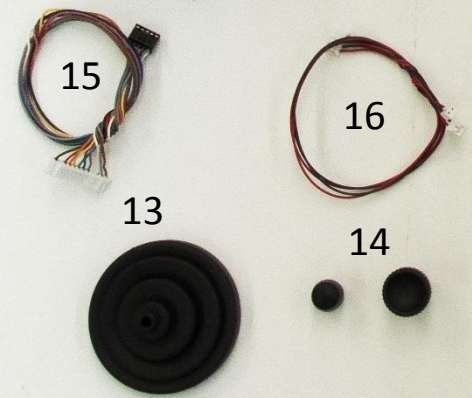

T IK2

1

2

3

4

5

Nr	Article nr	Description
1	IKONPS006	T IK2 Transmitter
2	IK70PD037	B70 shoulder strap (standard)
3	IK60PB005	B70C shoulder strap comfort
4	IKONPS001	Hip belt comfort IK2/IK3/IK4
5	IKONPS015	Mounting kit for hip belt IK2
6	IKONPS019	PS IK2 customized upper enclosure
7	IKONPS031	PS IK2 LED
8	IKONPS018	PI IK2 lower enclosure
9	IKONPS020	LE70IK2 EMB transmitter logic
10	IK70PB005 IK70PB108	EP70 4k eeprom EP70 16k eeprom
11	IKONPS009	Superkey I-kontrol (multikey)
12	IK70PS082 IKONPS040	MO70-2014 (x-y as) HALL joystick (x-y as)
13	IK60PS002	CM070 Joystick cover
14	IK70PS060 IK70PS084	MO70 L (Pomo TM70 large) (standard) MO70 S (Pomo TM70 small)
15	IK70PS083	MO70-2014 function cable
16	IK70PS068	MO70 supply cable for 2 joysticks
17	IK60PS010 IK60PS008	Switch 1-0-1 (3 fixed positions) Momentary switch 1 - 0 - 1 (returns to position 0)
18	IK60PS012	Switch cover
19	IKONPS005	Lateral pushbutton I-Kontrol
20	IK60PS006	Pushbutton auxillary functions 0-1
21	IK60PS007	Pushbutton cover
22	IKONPS026	Rotary switch IK2
23	IK70PS089	Cable auxillary functions IK2
24	IK60PB024	Emergency stop for joysticks
25	IK70PS040	Emergency stop cable for joysticks
26	IKONPS011	Battery charger BC70K for BT11K battery (IK2)
27	IKONPS012	Adaptor 100-240VAC for BC70K charger
28	IKONPS010	BT11K Battery (IK2)