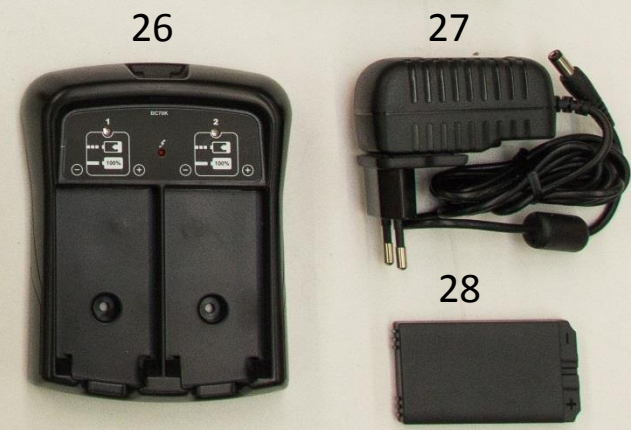

T IK2

1

2

3

4

5

Nr	Article nr	Description
1	IKONPS006	T IK2 Transmitter
2	IK70PD037	B70 shoulder strap (standard)
3	IK60PB005	B70C shoulder strap comfort
4	IKONPS001	Hip belt comfort IK2/IK3/IK4
5	IKONPS015	Mounting kit for hip belt IK2
6	IKONPS019	PS IK2 customized upper enclosure
7	IKONPS031	PS IK2 LED
8	IKONPS018	PI IK2 lower enclosure
9	IKONPS020	LE70IK2 EMB transmitter logic
10	IK70PB005 IK70PB108	EP70 4k eeprom EP70 16k eeprom
11	IKONPS009	Superkey I-kontrol (multikey)
12	IK70PS082 IKONPS040	MO70-2014 (x-y as) HALL joystick (x-y as)
13	IK60PS002	CM070 Joystick cover
14	IK70PS060 IK70PS084	MO70 L (Pomo TM70 large) (standard) MO70 S (Pomo TM70 small)
15	IK70PS083	MO70-2014 function cable
16	IK70PS068	MO70 supply cable for 2 joysticks
17	IK60PS010 IK60PS008	Switch 1-0-1 (3 fixed positions) Momentary switch 1 - 0 - 1 (returns to position 0)
18	IK60PS012	Switch cover
19	IKONPS005	Lateral pushbutton I-Kontrol
20	IK60PS006	Pushbutton auxillary functions 0-1
21	IK60PS007	Pushbutton cover
22	IKONPS026	Rotary switch IK2
23	IK70PS089	Cable auxillary functions IK2
24	IK60PB024	Emergency stop for joysticks
25	IK70PS040	Emergency stop cable for joysticks
26	IKONPS011	Battery charger BC70K for BT11K battery (IK2)
27	IKONPS012	Adaptor 100-240VAC for BC70K charger
28	IKONPS010	BT11K Battery (IK2)