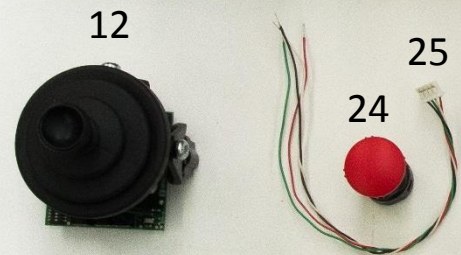

T IK2

1

2

3

4

5

Nr	Article nr	Description
1	IKONPS006	T IK2 Transmitter
2	IK70PD037	B70 shoulder strap (standard)
3	IK60PB005	B70C shoulder strap comfort
4	IKONPS001	Hip belt comfort IK2/IK3/IK4
5	IKONPS015	Mounting kit for hip belt IK2
6	IKONPS019	PS IK2 customized upper enclosure
7	IKONPS031	PS IK2 LED
8	IKONPS018	PI IK2 lower enclosure
9	IKONPS020	LE70IK2 EMB transmitter logic
10	IK70PB005 IK70PB108	EP70 4k eeprom EP70 16k eeprom
11	IKONPS009	Superkey I-kontrol (multikey)
12	IK70PS082 IKONPS040	MO70-2014 (x-y as) HALL joystick (x-y as)
13	IK60PS002	CM070 Joystick cover
14	IK70PS060 IK70PS084	MO70 L (Pomo TM70 large) (standard) MO70 S (Pomo TM70 small)
15	IK70PS083	MO70-2014 function cable
16	IK70PS068	MO70 supply cable for 2 joysticks
17	IK60PS010 IK60PS008	Switch 1-0-1 (3 fixed positions) Momentary switch 1 - 0 - 1 (returns to position 0)
18	IK60PS012	Switch cover
19	IKONPS005	Lateral pushbutton I-Kontrol
20	IK60PS006	Pushbutton auxillary functions 0-1
21	IK60PS007	Pushbutton cover
22	IKONPS026	Rotary switch IK2
23	IK70PS089	Cable auxillary functions IK2
24	IK60PB024	Emergency stop for joysticks
25	IK70PS040	Emergency stop cable for joysticks
26	IKONPS011	Battery charger BC70K for BT11K battery (IK2)
27	IKONPS012	Adaptor 100-240VAC for BC70K charger
28	IKONPS010	BT11K Battery (IK2)