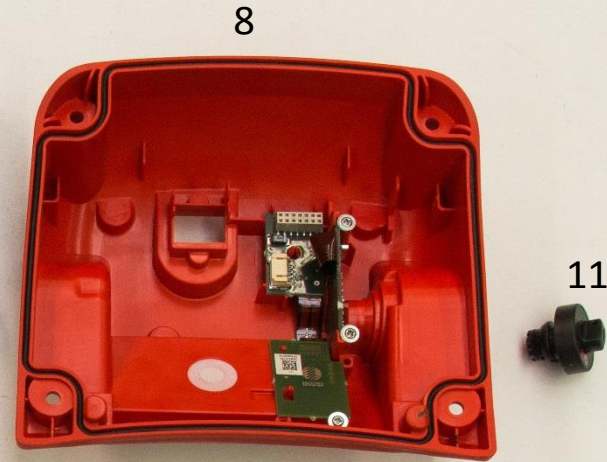

T IK2

1

2

3

4

5

Nr	Article nr	Description
1	IKONPS006	T IK2 Transmitter
2	IK70PD037	B70 shoulder strap (standard)
3	IK60PB005	B70C shoulder strap comfort
4	IKONPS001	Hip belt comfort IK2/IK3/IK4
5	IKONPS015	Mounting kit for hip belt IK2
6	IKONPS019	PS IK2 customized upper enclosure
7	IKONPS031	PS IK2 LED
8	IKONPS018	PI IK2 lower enclosure
9	IKONPS020	LE70IK2 EMB transmitter logic
10	IK70PB005 IK70PB108	EP70 4k eeprom EP70 16k eeprom
11	IKONPS009	Superkey I-kontrol (multikey)
12	IK70PS082 IKONPS040	MO70-2014 (x-y as) HALL joystick (x-y as)
13	IK60PS002	CM070 Joystick cover
14	IK70PS060 IK70PS084	MO70 L (Pomo TM70 large) (standard) MO70 S (Pomo TM70 small)
15	IK70PS083	MO70-2014 function cable
16	IK70PS068	MO70 supply cable for 2 joysticks
17	IK60PS010 IK60PS008	Switch 1-0-1 (3 fixed positions) Momentary switch 1 - 0 - 1 (returns to position 0)
18	IK60PS012	Switch cover
19	IKONPS005	Lateral pushbutton I-Kontrol
20	IK60PS006	Pushbutton auxillary functions 0-1
21	IK60PS007	Pushbutton cover
22	IKONPS026	Rotary switch IK2
23	IK70PS089	Cable auxillary functions IK2
24	IK60PB024	Emergency stop for joysticks
25	IK70PS040	Emergency stop cable for joysticks
26	IKONPS011	Battery charger BC70K for BT11K battery (IK2)
27	IKONPS012	Adaptor 100-240VAC for BC70K charger
28	IKONPS010	BT11K Battery (IK2)