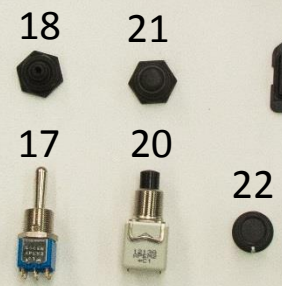

T IK2

1

2

3

4

5

Nr	Article nr	Description
1	IKONPS006	T IK2 Transmitter
2	IK70PD037	B70 shoulder strap (standard)
3	IK60PB005	B70C shoulder strap comfort
4	IKONPS001	Hip belt comfort IK2/IK3/IK4
5	IKONPS015	Mounting kit for hip belt IK2
6	IKONPS019	PS IK2 customized upper enclosure
7	IKONPS031	PS IK2 LED
8	IKONPS018	PI IK2 lower enclosure
9	IKONPS020	LE70IK2 EMB transmitter logic
10	IK70PB005 IK70PB108	EP70 4k eeprom EP70 16k eeprom
11	IKONPS009	Superkey I-kontrol (multikey)
12	IK70PS082 IKONPS040	MO70-2014 (x-y as) HALL joystick (x-y as)
13	IK60PS002	CM070 Joystick cover
14	IK70PS060 IK70PS084	MO70 L (Pomo TM70 large) (standard) MO70 S (Pomo TM70 small)
15	IK70PS083	MO70-2014 function cable
16	IK70PS068	MO70 supply cable for 2 joysticks
17	IK60PS010 IK60PS008	Switch 1-0-1 (3 fixed positions) Momentary switch 1 - 0 - 1 (returns to position 0)
18	IK60PS012	Switch cover
19	IKONPS005	Lateral pushbutton I-Kontrol
20	IK60PS006	Pushbutton auxillary functions 0-1
21	IK60PS007	Pushbutton cover
22	IKONPS026	Rotary switch IK2
23	IK70PS089	Cable auxillary functions IK2
24	IK60PB024	Emergency stop for joysticks
25	IK70PS040	Emergency stop cable for joysticks
26	IKONPS011	Battery charger BC70K for BT11K battery (IK2)
27	IKONPS012	Adaptor 100-240VAC for BC70K charger
28	IKONPS010	BT11K Battery (IK2)