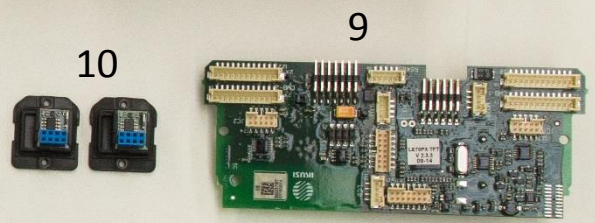

T IK2

1

2

3

4

5

Nr	Article nr	Description
1	IKONPS006	T IK2 Transmitter
2	IK70PD037	B70 shoulder strap (standard)
3	IK60PB005	B70C shoulder strap comfort
4	IKONPS001	Hip belt comfort IK2/IK3/IK4
5	IKONPS015	Mounting kit for hip belt IK2
6	IKONPS019	PS IK2 customized upper enclosure
7	IKONPS031	PS IK2 LED
8	IKONPS018	PI IK2 lower enclosure
9	IKONPS020	LE70IK2 EMB transmitter logic
10	IK70PB005 IK70PB108	EP70 4k eeprom EP70 16k eeprom
11	IKONPS009	Superkey I-kontrol (multikey)
12	IK70PS082 IKONPS040	MO70-2014 (x-y as) HALL joystick (x-y as)
13	IK60PS002	CM070 Joystick cover
14	IK70PS060 IK70PS084	MO70 L (Pomo TM70 large) (standard) MO70 S (Pomo TM70 small)
15	IK70PS083	MO70-2014 function cable
16	IK70PS068	MO70 supply cable for 2 joysticks
17	IK60PS010 IK60PS008	Switch 1-0-1 (3 fixed positions) Momentary switch 1 - 0 - 1 (returns to position 0)
18	IK60PS012	Switch cover
19	IKONPS005	Lateral pushbutton I-Kontrol
20	IK60PS006	Pushbutton auxillary functions 0-1
21	IK60PS007	Pushbutton cover
22	IKONPS026	Rotary switch IK2
23	IK70PS089	Cable auxillary functions IK2
24	IK60PB024	Emergency stop for joysticks
25	IK70PS040	Emergency stop cable for joysticks
26	IKONPS011	Battery charger BC70K for BT11K battery (IK2)
27	IKONPS012	Adaptor 100-240VAC for BC70K charger
28	IKONPS010	BT11K Battery (IK2)