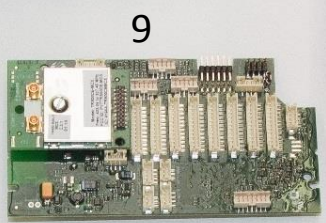

T IK3

1

2

3

4

5

Nr	Article nr	Description
1	IK70PS067	T IK3 Transmitter
2	IKONPS001	Hip belt comfort IK2/IK3/IK4 (standaard)
3	IK70PD037	B70 shoulder strap (standard)
4	IK60PB005	B70C shoulder strap comfort
5	IKONPS003	Mounting kit for shoulder strap IK3
6	IK70PS061	PS IK3 customized upper enclosure
7	IKONPS004	TFT IK3
8	IK70PS063	PI70 IK3 lower enclosure - iKontrol
	IK70PS064	PI70 IK3 cable lower enclosure - iKontrol with cable connector
9	IKONPS007	LE73IK3 TFT MCX transmitter logic
10a	IK70PB055	Antenna T70 joysticks 870-915 MHz
10b	IK70PB109	Antenna T70 joysticks 433 MHz
11	IK70PB005	EP70 4k eeprom
	IK70PB108	EP70 16k eeprom
12	IK60PS047	K60P Key switch sticks
13	IK70PS082	MO70-2014 (x-y as)
	IKONPS040	HALL joystick (x-y as)
14	IK60PS002	CMO70 Joystick cover
15	IK70PS060	MO70 L (Pomo TM70 large) (standard)
	IK70PS084	MO70 S (Pomo TM70 small)
16	IK70PS083	MO70-2014 function cable
17	IK70PS068	MO70 supply cable for 2 joysticks
18	IK70PS059	MO70 supply cable for 3 rd joystick
19	IK60PS010	Switch 1-0-1 (3 fixed positions)
	IK60PS008	Momentary switch 1 - 0 - 1 (returns to position 0)
20	IK60PS012	Switch cover

21	IKONPS005	Lateral pushbutton I-Kontrol
22	IK60PS006	Pushbutton auxillary functions 0-1
23	IK60PS007	Pushbutton cover
24	IKONPS027	Rotary switch IK3
25	IK70PS038	Cable auxillary functions IK3
26	IK60PB024	Emergency stop for joysticks
27	IK70PS040	Emergency stop cable for joysticks
28	IK70PB038	Battery charger CB70 for BT24IK battery (IK3)
29	IK70PB072	Adaptor 100-240VAC for CB70 charger
30	IK70PS065	BT24IK Battery (IK3)