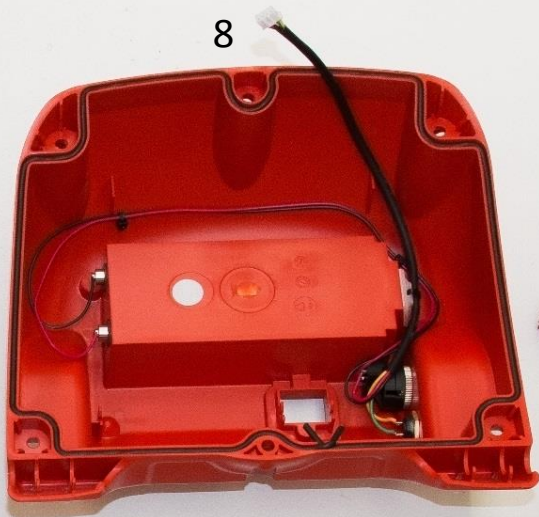

T IK3

1

2

3

4

5

Nr	Article nr	Description
1	IK70PS067	T IK3 Transmitter
2	IKONPS001	Hip belt comfort IK2/IK3/IK4 (standaard)
3	IK70PD037	B70 shoulder strap (standard)
4	IK60PB005	B70C shoulder strap comfort
5	IKONPS003	Mounting kit for shoulder strap IK3
6	IK70PS061	PS IK3 customized upper enclosure
7	IKONPS004	TFT IK3
8	IK70PS063	PI70 IK3 lower enclosure - iKontrol
	IK70PS064	PI70 IK3 cable lower enclosure - iKontrol with cable connector
9	IKONPS007	LE73IK3 TFT MCX transmitter logic
10a	IK70PB055	Antenna T70 joysticks 870-915 MHz
10b	IK70PB109	Antenna T70 joysticks 433 MHz
11	IK70PB005	EP70 4k eeprom
	IK70PB108	EP70 16k eeprom
12	IK60PS047	K60P Key switch sticks
13	IK70PS082	MO70-2014 (x-y as)
	IKONPS040	HALL joystick (x-y as)
14	IK60PS002	CMO70 Joystick cover
15	IK70PS060	MO70 L (Pomo TM70 large) (standard)
	IK70PS084	MO70 S (Pomo TM70 small)
16	IK70PS083	MO70-2014 function cable
17	IK70PS068	MO70 supply cable for 2 joysticks
18	IK70PS059	MO70 supply cable for 3 rd joystick
19	IK60PS010	Switch 1-0-1 (3 fixed positions)
	IK60PS008	Momentary switch 1 - 0 - 1 (returns to position 0)
20	IK60PS012	Switch cover

21	IKONPS005	Lateral pushbutton I-Kontrol
22	IK60PS006	Pushbutton auxillary functions 0-1
23	IK60PS007	Pushbutton cover
24	IKONPS027	Rotary switch IK3
25	IK70PS038	Cable auxillary functions IK3
26	IK60PB024	Emergency stop for joysticks
27	IK70PS040	Emergency stop cable for joysticks
28	IK70PB038	Battery charger CB70 for BT24IK battery (IK3)
29	IK70PB072	Adaptor 100-240VAC for CB70 charger
30	IK70PS065	BT24IK Battery (IK3)